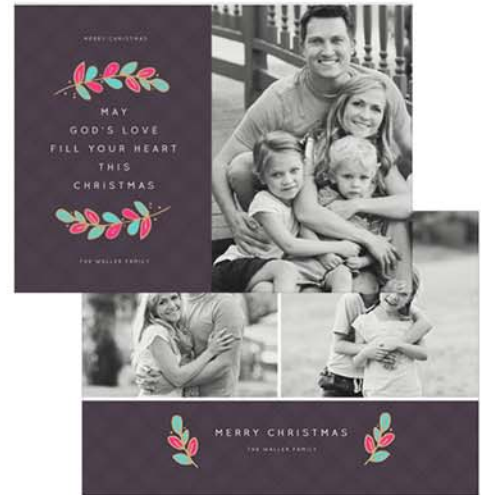

2018 Holiday Calendar

Adore Christmas

Believe Christ

Bright Chalk

Candy Frame

Celebrate Jesus

Christmas Days

Christmas Love

Christmas train

Coral Joy

Deer Woods

Donavon Chalk

Gift Wrapped

Glory to God

Gods Love

Happiest Season Be Merry

Happy Chalk

Holly Chalk

Holly Stem

Jesus Gift

Jingle Chalk

Jolly Christmas

Joy this Season

Joyful Blessings